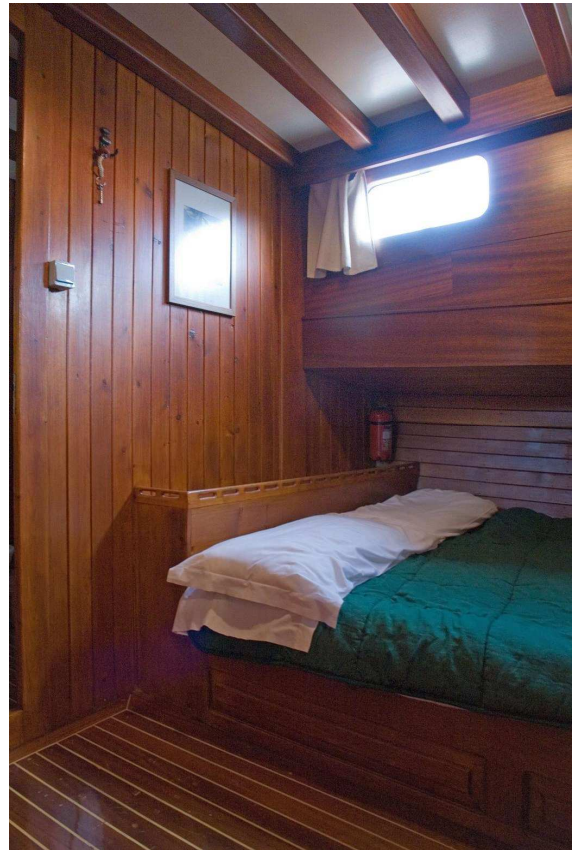

M/s Derya Deniz 6x6 AC deluxe

M/S DERYA DENIZ 6 X 6 A/C DELUXE

L.O.A. : 25,00 mt

BEAM : 6,60 mt

YEAR BUILT : 2002 refitted 2010

ENGINE : 420 HP -Iveco
GENERATORS : 2 X 22 Kw
ELECTRICITY : 24/220 Volt

FUEL TANK : 2000 lt
WATER TANK : 5000 lt
MAX SPEED : 11 knots

6 GUEST CABINS
4 DOUBLES & 2 TWIN CABINS

ACCOMODATION: 12 PAX
CREW: 4

ALL CABINS WITH AIR CONDITION
BOX SHOWER & TOILET HOUSE TYPE IN EACH CABIN

MUSIC SYSTEM ,CD,MP3 PLAYER-RADIO
PLASMA TV – DVD IN SALON,
REFRIGERATOR,DEEP FREEZER, ICE MAKER