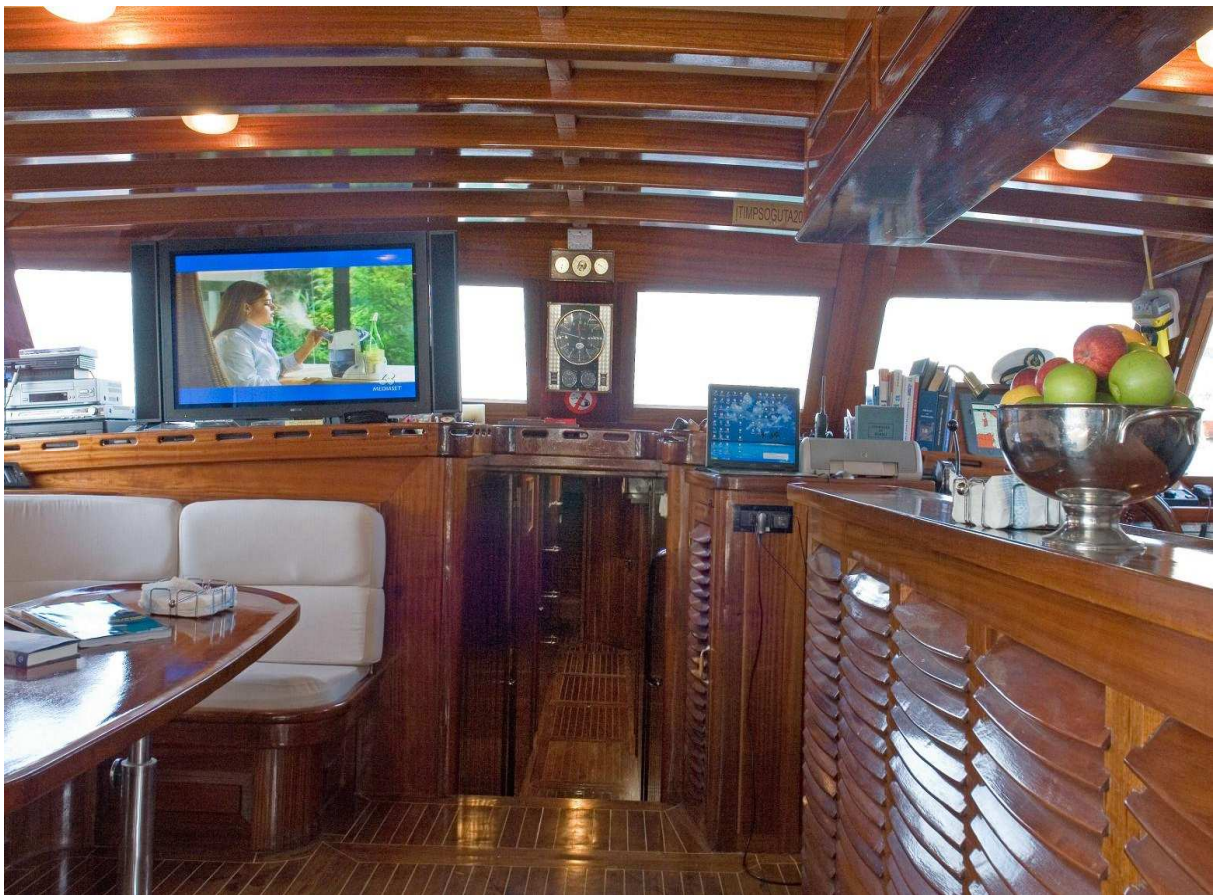

M/s Derya Deniz 6x6 AC deluxe

M/S DERYA DENIZ 6 X 6 A/C DELUXE

L.O.A. : 25,00 mt

BEAM : 6,60 mt

YEAR BUILT : 2002 refitted 2010

ENGINE : 420 HP -Iveco
GENERATORS : 2 X 22 Kw
ELECTRICITY : 24/220 Volt

FUEL TANK : 2000 lt
WATER TANK : 5000 lt
MAX SPEED : 11 knots

6 GUEST CABINS
4 DOUBLES & 2 TWIN CABINS

ACCOMODATION: 12 PAX
CREW: 4

ALL CABINS WITH AIR CONDITION
BOX SHOWER & TOILET HOUSE TYPE IN EACH CABIN

MUSIC SYSTEM ,CD,MP3 PLAYER-RADIO
PLASMA TV – DVD IN SALON,
REFRIGERATOR,DEEP FREEZER, ICE MAKER

DINNING-INDOOR & OUTDOOR

RADAR, VHF,ECHOSOUNDER
GSM PHONE

TENDER WITH OUTBOARD ENGINE
CANOE,FISHING & SNORKELING EQUIPMENT