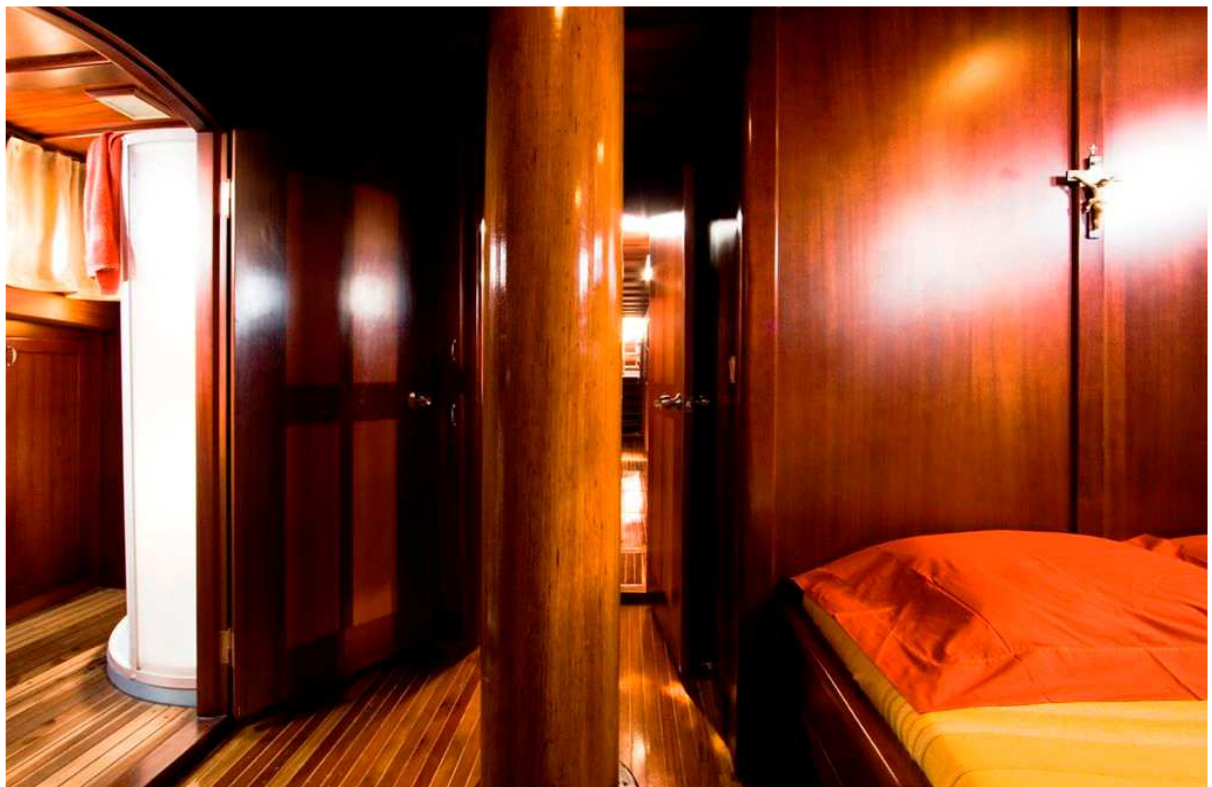

M/s Latife Sultan 5x5 AC deluxe

M/S LATIFE SULTAN 5x5 A/C DELUXE

L.O.A. : 24,00 mt
BEAM : 6,50 mt
YEAR BUILT : 2005 NEW

ENGINE :360 HP -Iveco
GENERATORS : 1 X 25 Kw 1 X 16 Kw
ELECTRICITY : 24/220 Volt

FUEL TANK : 2000 lt
WATER TANK : 6000 lt
MAX SPEED : 11 knots

5 GUEST CABINS
4 DOUBLES + 1 MASTER

ACCOMODATION: 10 Pax
CREW: 3

ALL CABINS WITH AIR CONDITION
BOX SHOWER & TOILET HOUSE TYPE IN EACH CABIN

MUSIC SYSTEM CD PLAYER
LCD TV – VCD – DVD IN SALON

REFRIGERATOR,DEEP FREEZER, ICE MAKER
WATERMAKER 220 lt.